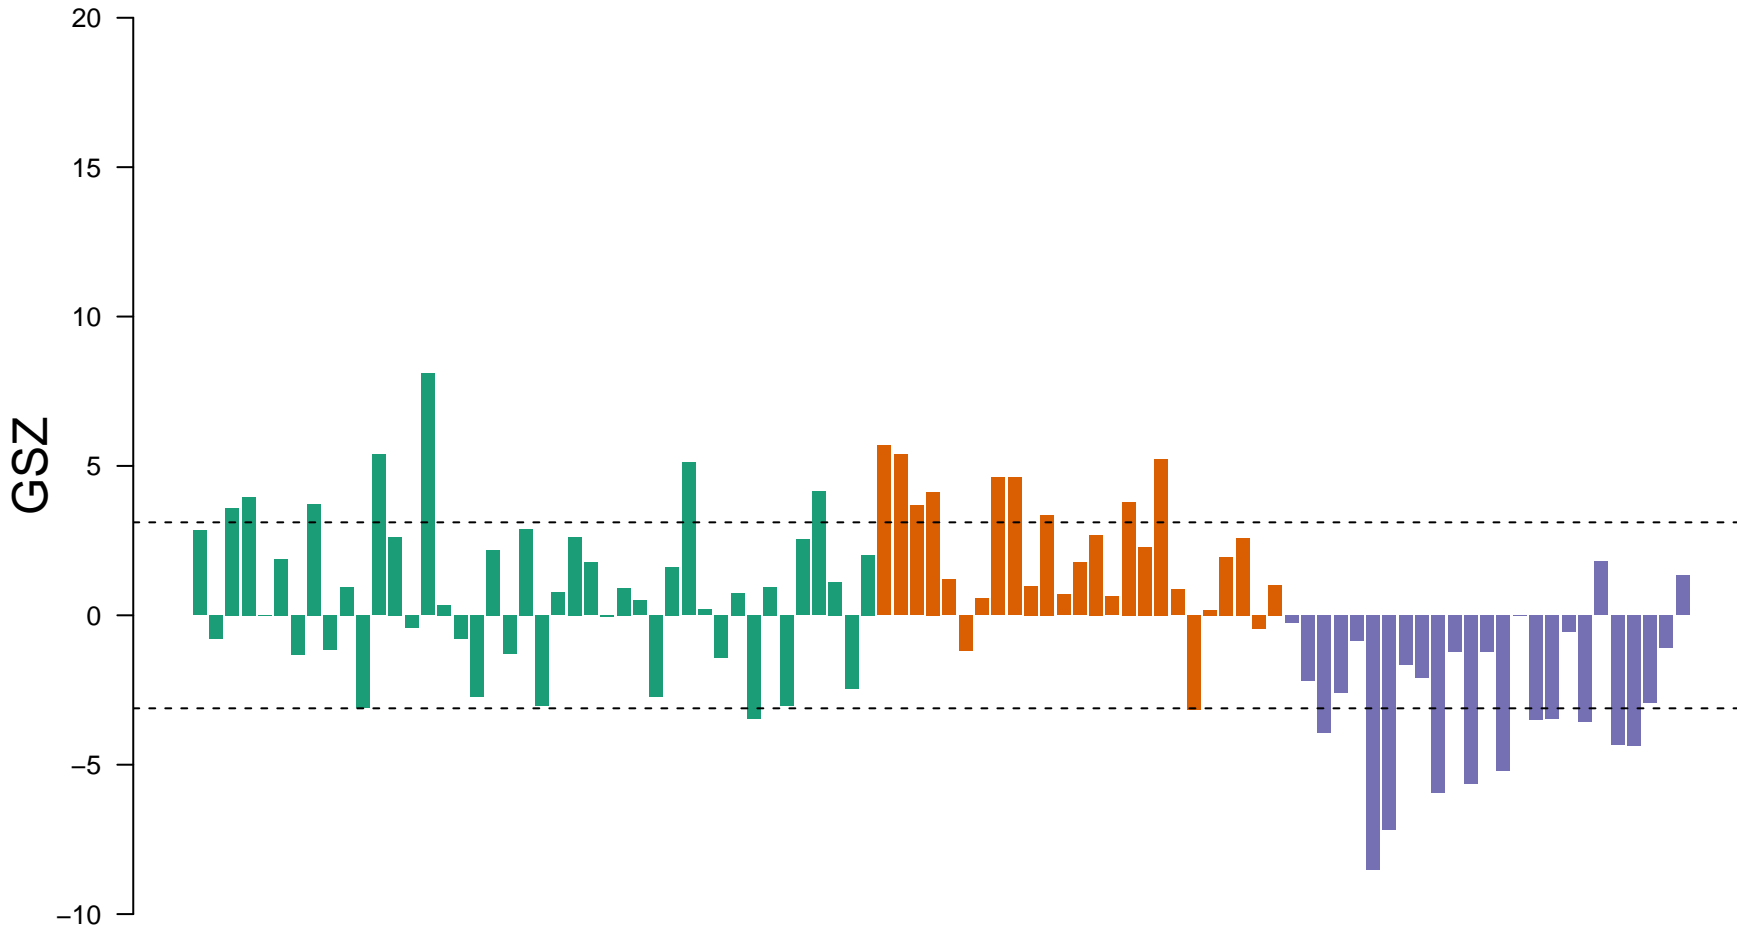

MOOTHA_VOXPPOS

■ on
 ■ -
 □ off

MOOTHA_VOXPPOS

Enrichment in overexpression spots

Enrichment in kMeans clusters